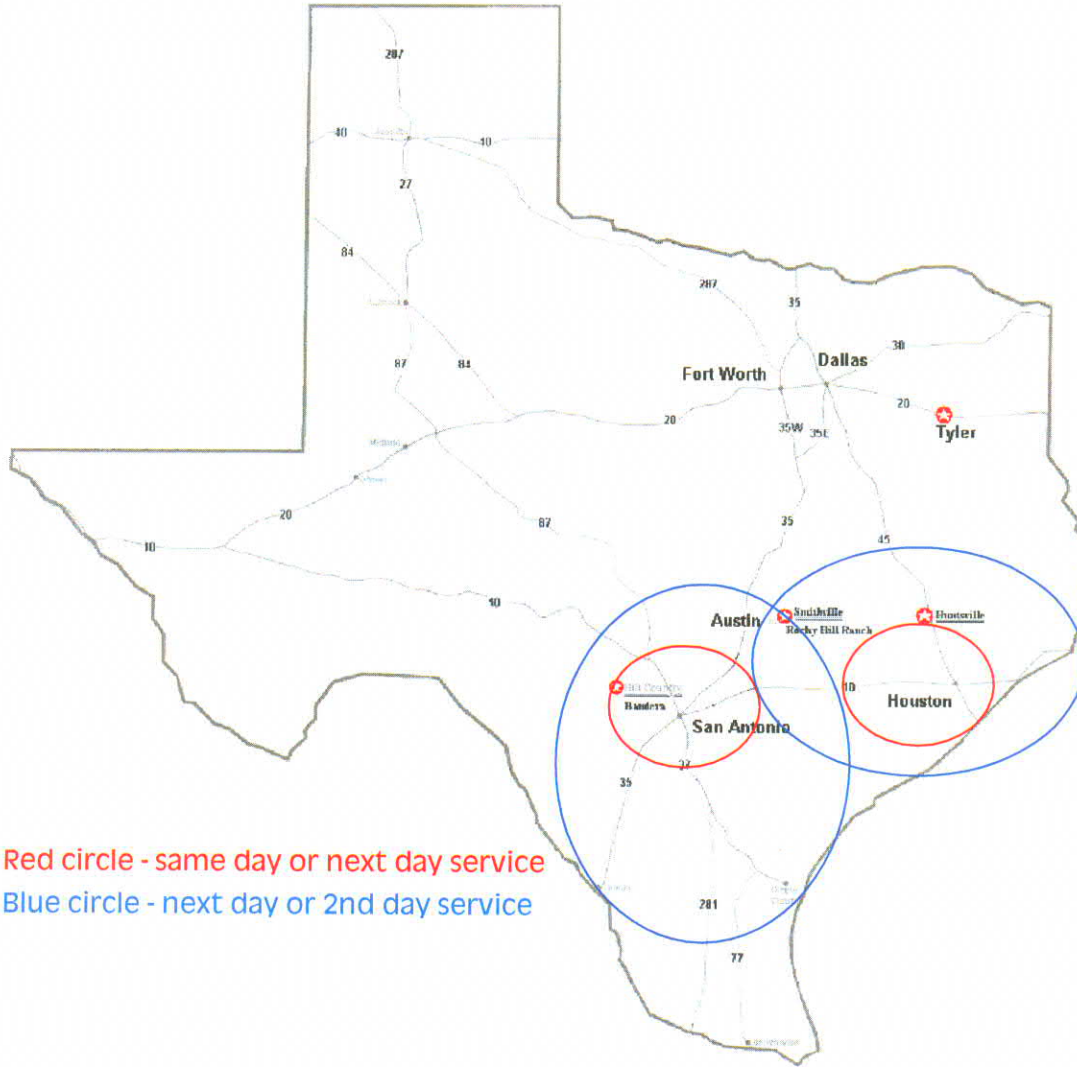

PC&L's on-site service zone

Inside Red circle - same day or next day service
Inside Blue circle - next day or 2nd day service