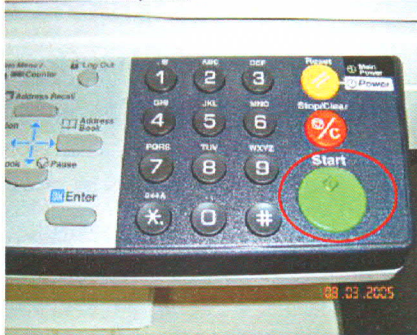

CS-1820 Multifunction

Digital Copier, Network Printer, Scanner optional FAX

With the CS-1820 and your FS-C-5016N color laser printer you can make color copies!

The CS-1820 will scan in color and FTP the pages to the FS-C5016N with the touch of a button!

Insert color documents to be copied and hit destination button

Scanned color documents are sent via FTP to the printer

Press the "START" key to send

The addition of the CS-1820 turns your FS-C5016N into a color copier for a lot less than what a new color laser copier cost!